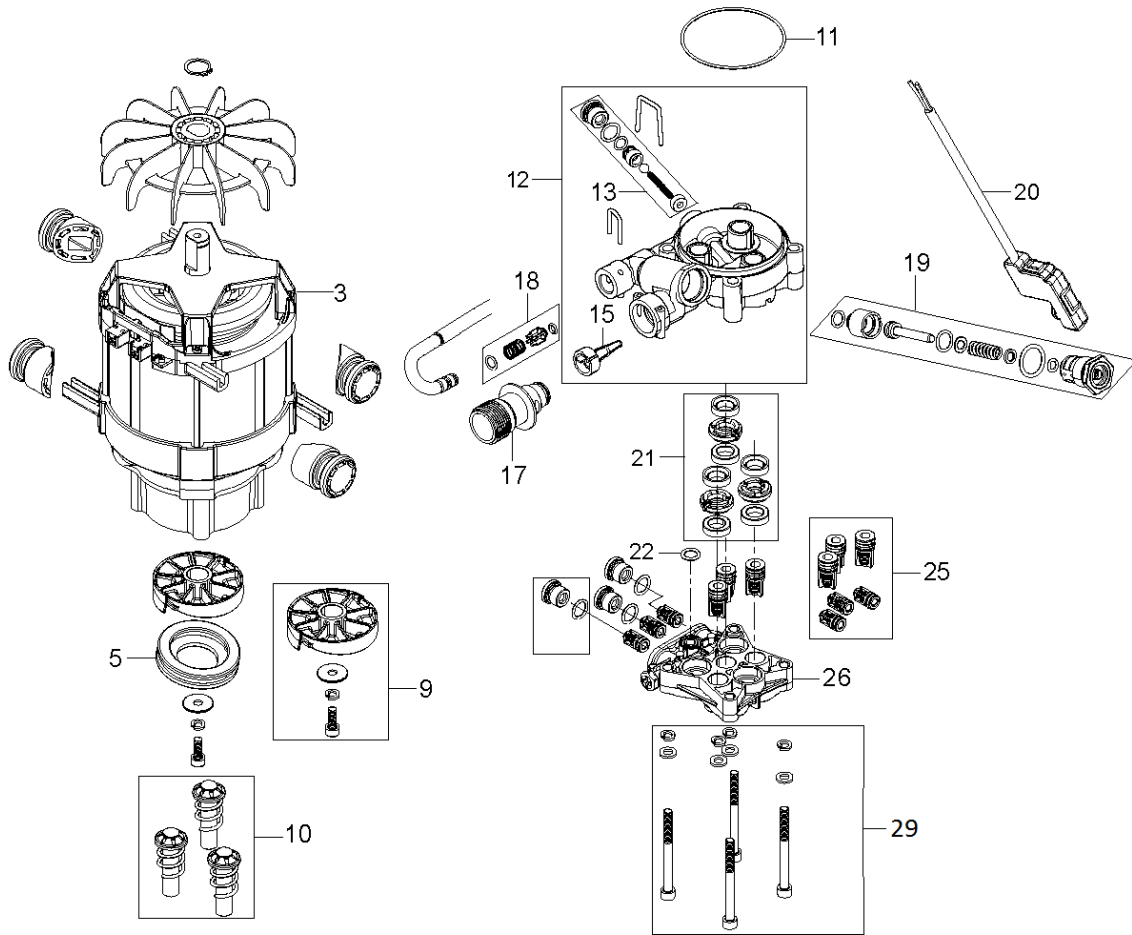

Ref	Part No	Description	Remark	QTY KIT
2	593 66 05-01	FRONT COVER		1
5	592 61 77-02	KNOB	SWITCH KNOB BLACK KIT	1
6	592 61 76-68	O-RING	O-RING 10.2X2.5 NBR 70	1
8	592 61 77-04	SWITCH	SWITCH ON/OFF WITH SHAFT	1
13	593 00 23-01	HOLDER	LANCE HOLDER BOTTOM	1
14	592 61 76-54	HOSE	INTERNAL HOSE STEEL XTRA	1
16	592 61 77-14	INLET	WATER INLET NA01	3
28	593 09 58-01	HOLDER	LANCE HOLDER TOP DARK GREY	1
43	592 61 76-10	CAPACITOR	CAPACITOR 35MF	1
45	592 61 76-52	GASKET	INLET GASKET	1
10	596 02 65-01	MOTOR COVER		1
12	596 02 50-01	COVER		1
19	596 28 90-01	WHEEL AXLE		1
26	596 02 52-01	COVER		1
27	596 02 51-01	COVER		1
46	596 02 77-01	WHEEL KIT		1
47	596 02 61-01	HANDLE BRACKET		1

MOTOR PUMP
PW 350

2015.08.20
2017.08.02

PUMP

PW 350, 967677701, 967677702, 2017-10

Ref	Part No	Description	Remark	QTY KIT
3	596 67 88-01	MOTOR		1
5	592 61 77-05	BEARING	THRUST BALL BEARING	1
9	592 61 77-19	DISC	WOBBLE DISC KIT 10.7 DEG	1
10	592 61 76-78	PISTON	PISTON COMPLETE KIT 3PCS	1
11	592 61 76-72	O-RING	O-RING 72X2 SH90	1
12	592 61 76-19	CYLINDER		1
13	592 61 76-24	SERVICE KIT	EASY START KIT	1
15	592 61 76-51	FILTER	INLET FILTER MESH SP	1
17	592 61 77-14	INLET	WATER INLET NA01	1
18	592 61 76-62	NON RETURN VALVE	NON RETURN VALVE COMPLETE	1
19	592 61 76-96	VALVE	START/STOP VALVE D2.95	1
20	592 61 76-61	MICRO SWITCH	MICROSWITCH BOX COMPLETE	1
21	592 61 77-06	COLLAR	THRUST COLLAR WATER KIT	1
22	503 26 30-26	O-RING	O-RING 10.0X2.2 NBR 90	1
25	592 61 76-53	VALVE	INLET OUTLET VALVE 6PCS	1
26	592 61 76-14	CYLINDER HEAD		1
29	596 28 88-01	SCREW		1

HOSE REEL
PW 350

2017.05.31
2017.06.13

HOSE REEL

PW 350, 967677701, 967677702, 2017-10

Ref	Part No	Description	Remark	QTY KIT
1	592 61 76-38	HOSE REEL	HOSE REEL COMPLETE DARK GREY	1
2	593 09 56-01	HANDLE	HANDLE COMPLETE OF HOSE REEL	1
8	592 61 76-43	HOSE	HOSE STEEL ARMED 10M FOR MODEL	1