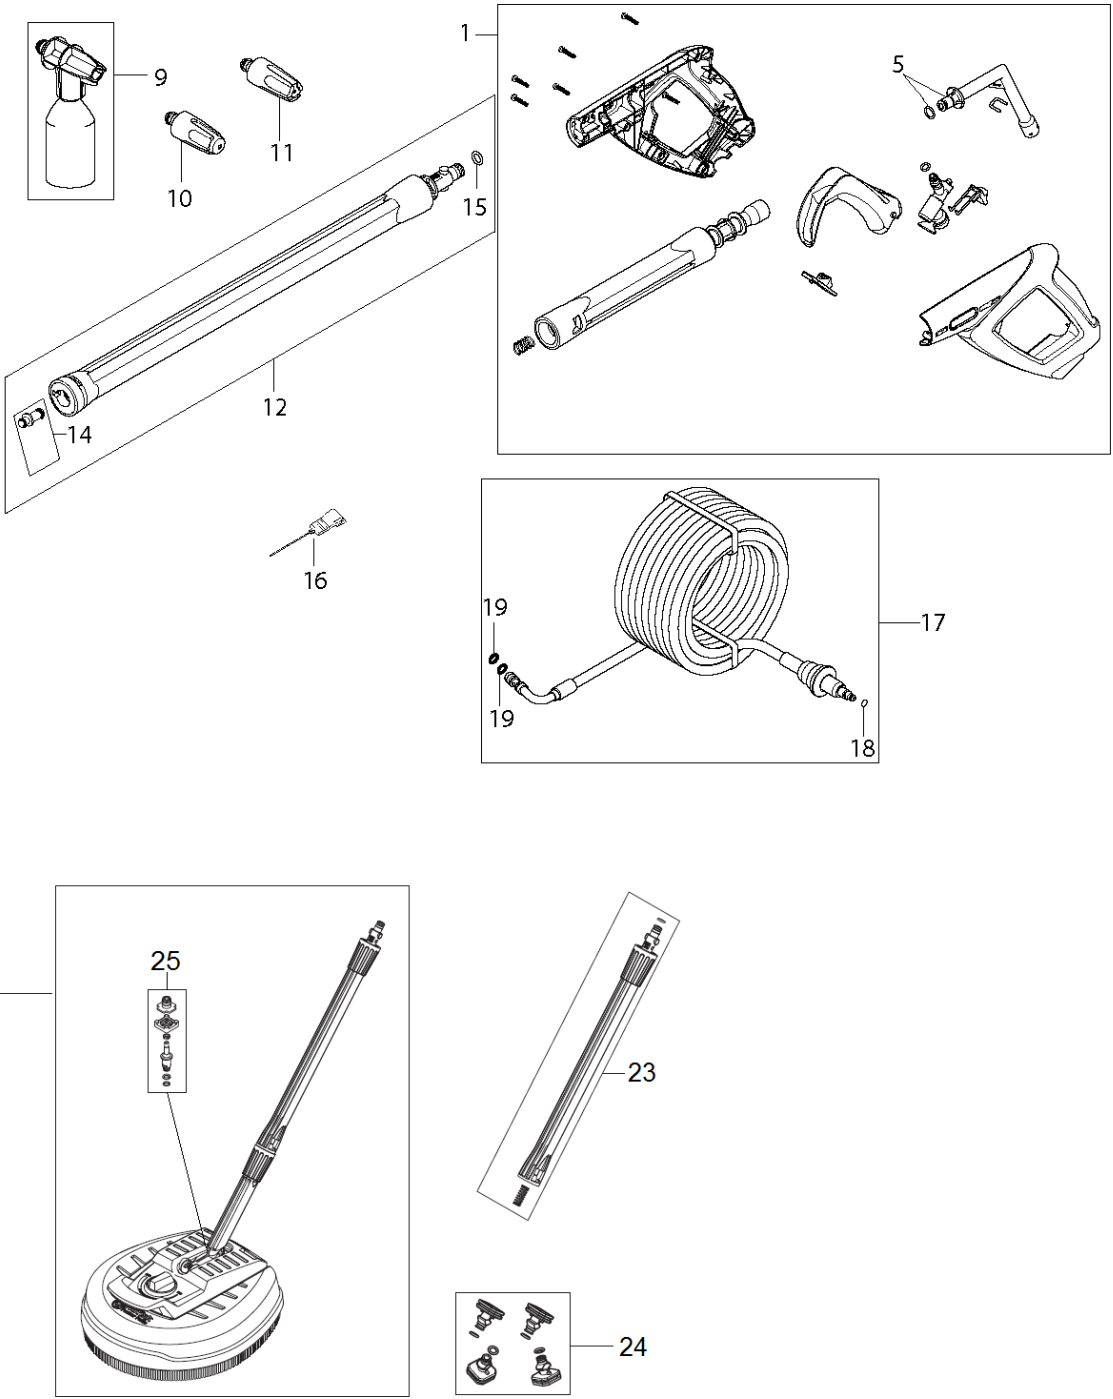

MOTOR PUMP
PW 350

2015.08.20
2017.08.02

PUMP

PW 350, 967677701, 967677702, 2017-10

Ref	Part No	Description	Remark	QTY KIT
3	596 67 88-01	MOTOR		1
5	592 61 77-05	BEARING	THRUST BALL BEARING	1
9	592 61 77-19	DISC	WOBBLE DISC KIT 10.7 DEG	1
10	592 61 76-78	PISTON	PISTON COMPLETE KIT 3PCS	1
11	592 61 76-72	O-RING	O-RING 72X2 SH90	1
12	592 61 76-19	CYLINDER		1
13	592 61 76-24	SERVICE KIT	EASY START KIT	1
15	592 61 76-51	FILTER	INLET FILTER MESH SP	1
17	592 61 77-14	INLET	WATER INLET NA01	1
18	592 61 76-62	NON RETURN VALVE	NON RETURN VALVE COMPLETE	1
19	592 61 76-96	VALVE	START/STOP VALVE D2.95	1
20	592 61 76-61	MICRO SWITCH	MICROSWITCH BOX COMPLETE	1
21	592 61 77-06	COLLAR	THRUST COLLAR WATER KIT	1
22	503 26 30-26	O-RING	O-RING 10.0X2.2 NBR 90	1
25	592 61 76-53	VALVE	INLET OUTLET VALVE 6PCS	1
26	592 61 76-14	CYLINDER HEAD		1
29	596 28 88-01	SCREW		1

HOSE REEL
PW 350

2017.05.31
2017.06.13

HOSE REEL

PW 350, 967677701, 967677702, 2017-10

Ref	Part No	Description	Remark	QTY KIT
1	592 61 76-38	HOSE REEL	HOSE REEL COMPLETE DARK GREY	1
2	593 09 56-01	HANDLE	HANDLE COMPLETE OF HOSE REEL	1
8	592 61 76-43	HOSE	HOSE STEEL ARMED 10M FOR MODEL	1

ACCESSORIES
PW 350

2017.04.21
2017.08.03

ACCESSORIES

PW 350, 967677701, 967677702, 2017-10

Ref	Part No	Description	Remark	QTY KIT
1	592 61 76-36	GUN	G5 GUN DARK GREY	1
5	592 61 76-87	TUBE	PRESSURE TUBE W. O-RING	1
9	592 61 76-06	NOZZLE	C&C FOAMSPRAYER WITH BOTTLE	1
10	592 61 76-05	NOZZLE	C&C POWER SPEED TURQUOISE	1
11	592 61 76-84	NOZZLE	PR TORNADO DARK BLUE	1
12	592 61 76-34	TUBE	G4 NOZZLE TUBE 55MM DARK GREY	1
14	592 61 76-57	NOZZLE	LOW PRESSURE NOZZLE W.O-RINGS	1
15	592 61 76-73	O-RING	O-RING 9.0X2.6 SH90 NBR	1
16	596 02 49-01	CLEANER		1
17	592 61 76-49	HOSE	HOSE TEXTILE SOFT 9M FOR MODEL	1
18	740 42 03-00	O-RING	O-RING 5.1X1.6 VITON SH 90	1
19	592 61 76-69	O-RING	O-RING 10X2 ULTRATHIN	2
22	590 65 78-01	PATIO CLEANER		1
23	596 45 40-01	LANCE		1
24	596 45 41-01	NOZZLE		1
25	596 67 84-01	SERVICE KIT	AXLE BEARING KIT	1