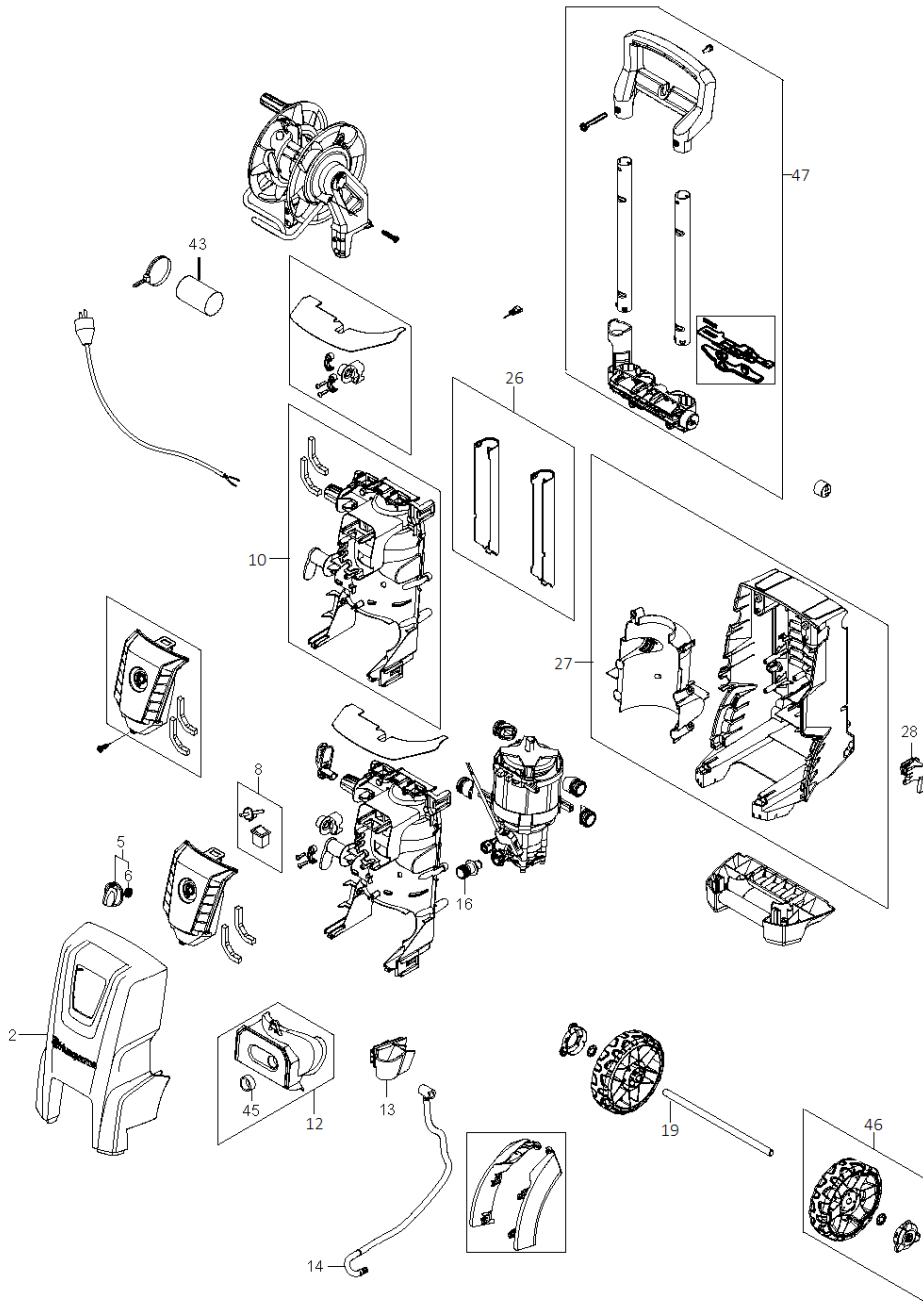

SPARE PARTS LIST

PRESSURE WASHERS

PW 350, 967677701, 967677702, 2017-10

OVERVIEW
PW 350

2017.04.06

2017.08.02

OVERVIEW

PW 350, 967677701, 967677702, 2017-10

Ref	Part No	Description	Remark	QTY KIT
2	593 66 05-01	FRONT COVER		1
5	592 61 77-02	KNOB	SWITCH KNOB BLACK KIT	1
6	592 61 76-68	O-RING	O-RING 10.2X2.5 NBR 70	1
8	592 61 77-04	SWITCH	SWITCH ON/OFF WITH SHAFT	1
13	593 00 23-01	HOLDER	LANCE HOLDER BOTTOM	1
14	592 61 76-54	HOSE	INTERNAL HOSE STEEL XTRA	1
16	592 61 77-14	INLET	WATER INLET NA01	3
28	593 09 58-01	HOLDER	LANCE HOLDER TOP DARK GREY	1
43	592 61 76-10	CAPACITOR	CAPACITOR 35MF	1
45	592 61 76-52	GASKET	INLET GASKET	1
10	596 02 65-01	MOTOR COVER		1
12	596 02 50-01	COVER		1
19	596 28 90-01	WHEEL AXLE		1
26	596 02 52-01	COVER		1
27	596 02 51-01	COVER		1
46	596 02 77-01	WHEEL KIT		1
47	596 02 61-01	HANDLE BRACKET		1

MOTOR PUMP
PW 350

2015.08.20
2017.08.02

PUMP

PW 350, 967677701, 967677702, 2017-10

Ref	Part No	Description	Remark	QTY KIT
3	596 67 88-01	MOTOR		1
5	592 61 77-05	BEARING	THRUST BALL BEARING	1
9	592 61 77-19	DISC	WOBBLE DISC KIT 10.7 DEG	1
10	592 61 76-78	PISTON	PISTON COMPLETE KIT 3PCS	1
11	592 61 76-72	O-RING	O-RING 72X2 SH90	1
12	592 61 76-19	CYLINDER		1
13	592 61 76-24	SERVICE KIT	EASY START KIT	1
15	592 61 76-51	FILTER	INLET FILTER MESH SP	1
17	592 61 77-14	INLET	WATER INLET NA01	1
18	592 61 76-62	NON RETURN VALVE	NON RETURN VALVE COMPLETE	1
19	592 61 76-96	VALVE	START/STOP VALVE D2.95	1
20	592 61 76-61	MICRO SWITCH	MICROSWITCH BOX COMPLETE	1
21	592 61 77-06	COLLAR	THRUST COLLAR WATER KIT	1
22	503 26 30-26	O-RING	O-RING 10.0X2.2 NBR 90	1
25	592 61 76-53	VALVE	INLET OUTLET VALVE 6PCS	1
26	592 61 76-14	CYLINDER HEAD		1
29	596 28 88-01	SCREW		1

HOSE REEL
PW 350

2017.05.31
2017.06.13

HOSE REEL

PW 350, 967677701, 967677702, 2017-10

Ref	Part No	Description	Remark	QTY KIT
1	592 61 76-38	HOSE REEL	HOSE REEL COMPLETE DARK GREY	1
2	593 09 56-01	HANDLE	HANDLE COMPLETE OF HOSE REEL	1
8	592 61 76-43	HOSE	HOSE STEEL ARMED 10M FOR MODEL	1