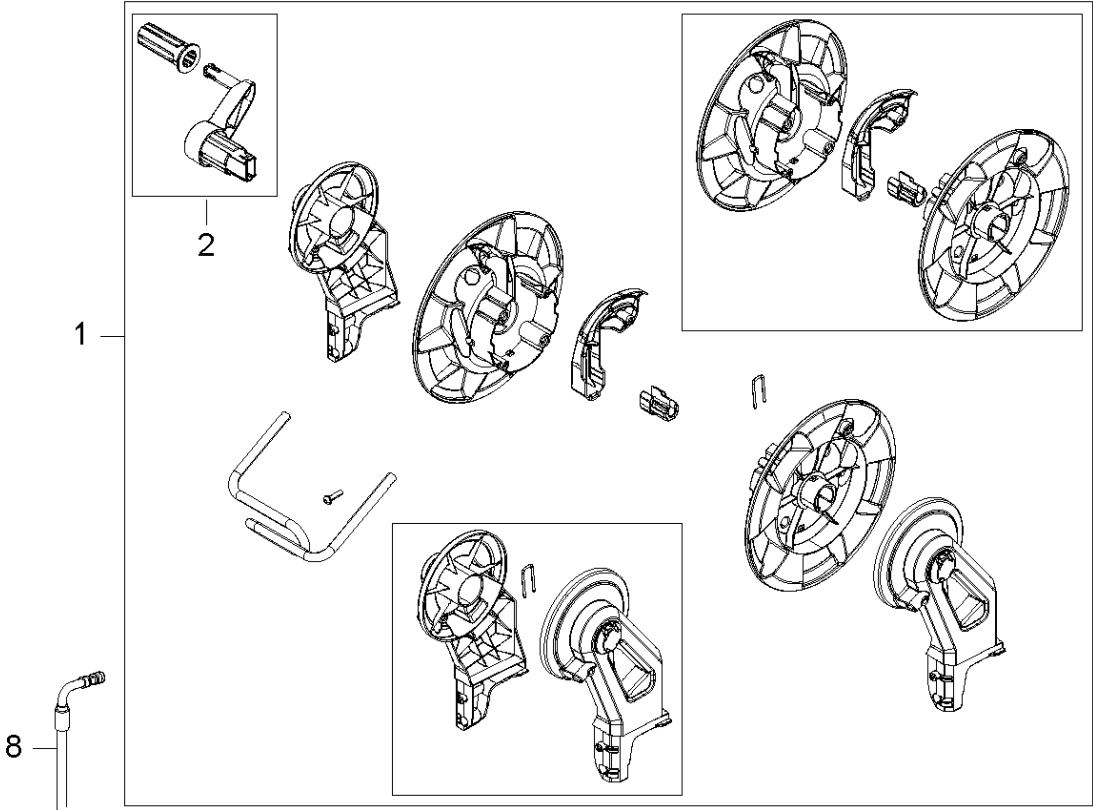

Ref	Part No	Description	Remark	QTY KIT
2	593 66 05-01	FRONT COVER		1
5	592 61 77-02	KNOB	SWITCH KNOB BLACK KIT	1
6	592 61 76-68	O-RING	O-RING 10.2X2.5 NBR 70	1
8	592 61 77-04	SWITCH	SWITCH ON/OFF WITH SHAFT	1
13	593 00 23-01	HOLDER	LANCE HOLDER BOTTOM	1
14	592 61 76-54	HOSE	INTERNAL HOSE STEEL XTRA	1
16	592 61 77-14	INLET	WATER INLET NA01	3
28	593 09 58-01	HOLDER	LANCE HOLDER TOP DARK GREY	1
43	592 61 76-10	CAPACITOR	CAPACITOR 35MF	1
45	592 61 76-52	GASKET	INLET GASKET	1
10	596 02 65-01	MOTOR COVER		1
12	596 02 50-01	COVER		1
19	596 28 90-01	WHEEL AXLE		1
26	596 02 52-01	COVER		1
27	596 02 51-01	COVER		1
46	596 02 77-01	WHEEL KIT		1
47	596 02 61-01	HANDLE BRACKET		1

MOTOR PUMP
PW 350

2015.08.20
2017.08.02

PUMP

PW 350, 967677701, 967677702, 2017-10

Ref	Part No	Description	Remark	QTY KIT
3	596 67 88-01	MOTOR		1
5	592 61 77-05	BEARING	THRUST BALL BEARING	1
9	592 61 77-19	DISC	WOBBLE DISC KIT 10.7 DEG	1
10	592 61 76-78	PISTON	PISTON COMPLETE KIT 3PCS	1
11	592 61 76-72	O-RING	O-RING 72X2 SH90	1
12	592 61 76-19	CYLINDER		1
13	592 61 76-24	SERVICE KIT	EASY START KIT	1
15	592 61 76-51	FILTER	INLET FILTER MESH SP	1
17	592 61 77-14	INLET	WATER INLET NA01	1
18	592 61 76-62	NON RETURN VALVE	NON RETURN VALVE COMPLETE	1
19	592 61 76-96	VALVE	START/STOP VALVE D2.95	1
20	592 61 76-61	MICRO SWITCH	MICROSWITCH BOX COMPLETE	1
21	592 61 77-06	COLLAR	THRUST COLLAR WATER KIT	1
22	503 26 30-26	O-RING	O-RING 10.0X2.2 NBR 90	1
25	592 61 76-53	VALVE	INLET OUTLET VALVE 6PCS	1
26	592 61 76-14	CYLINDER HEAD		1
29	596 28 88-01	SCREW		1

HOSE REEL
PW 350

2017.05.31
2017.06.13

HOSE REEL

PW 350, 967677701, 967677702, 2017-10

Ref	Part No	Description	Remark	QTY KIT
1	592 61 76-38	HOSE REEL	HOSE REEL COMPLETE DARK GREY	1
2	593 09 56-01	HANDLE	HANDLE COMPLETE OF HOSE REEL	1
8	592 61 76-43	HOSE	HOSE STEEL ARMED 10M FOR MODEL	1